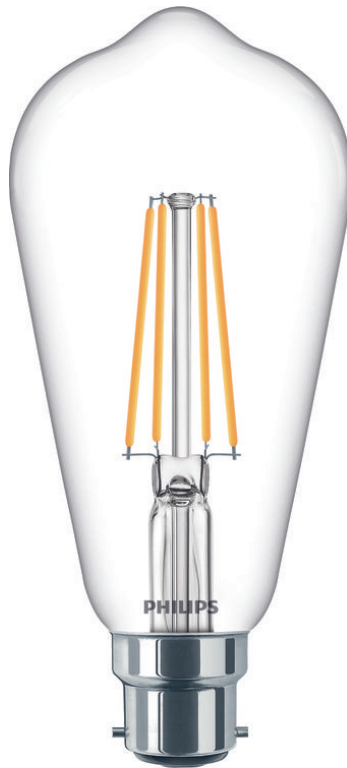

PHILIPS

Filament Bulb Clear
60W ST64 B22

LED

2700K

806lm

15000h

8719514338982

Warm white light, no compromise on light quality

Familiar shapes you know and love. They use around 85% less energy than traditional light bulbs thanks to the latest LED energy-saving technology and last ten times longer.

Choose a simple replacement for your old bulbs

- Similar shape and size as standard incandescent bulb

Create the right light for your home

- Perfect for general room lighting

High quality LED light that lasts for decades

- Designed for the comfort of your eyes

Specifications

Bulb characteristics

- Intended use: Indoor
- Lamp shape: Non directional bulb
- Socket: B22
- Type of glass: Clear
- Dimmable: No
- Bulb Finish: Clear

Bulb dimensions

- Height: 13.8 cm
- Width: 6.4 cm