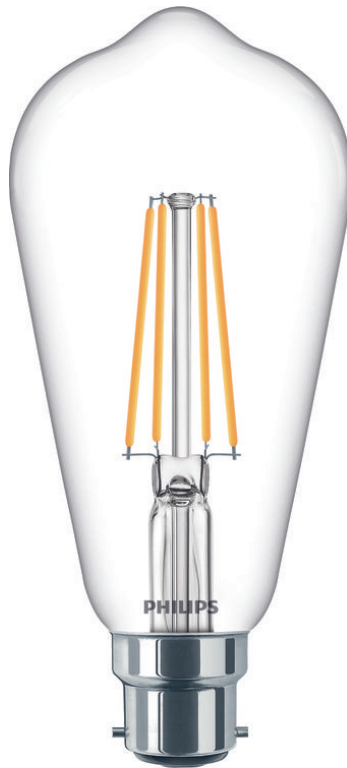

# PHILIPS

Filament Bulb Clear  
60W ST64 B22

LED

2700K

806lm

15000h

8719514338982

## Warm white light, no compromise on light quality

Familiar shapes you know and love. They use around 85% less energy than traditional light bulbs thanks to the latest LED energy-saving technology and last ten times longer.

### **Choose a simple replacement for your old bulbs**

- Similar shape and size as standard incandescent bulb

## Bulb dimensions

- Height: 13.8 cm
- Width: 6.4 cm