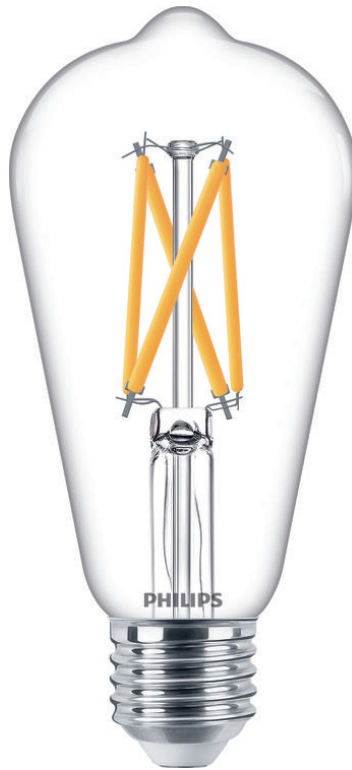

# PHILIPS

Filament Bulb Clear  
60W ST64 E27

LED

2700-2200K

806lm

15000h

Dimming

8719514338821

## A light bulb like no other

Philips LED light bulbs provide a beautiful, warm white light, an exceptionally long life, and immediate, significant energy savings. With a pure and elegant design, this bulb is the perfect replacement for your frosted traditional bulbs.

## Bulb characteristics

- Intended use: Indoor
- Lamp shape: Non directional bulb
- Socket: E27
- Type of glass: Clear
- Dimmable: Yes
- Bulb Finish: Clear

## Bulb dimensions

- Height: 14.3 cm
- Width: 6.4 cm