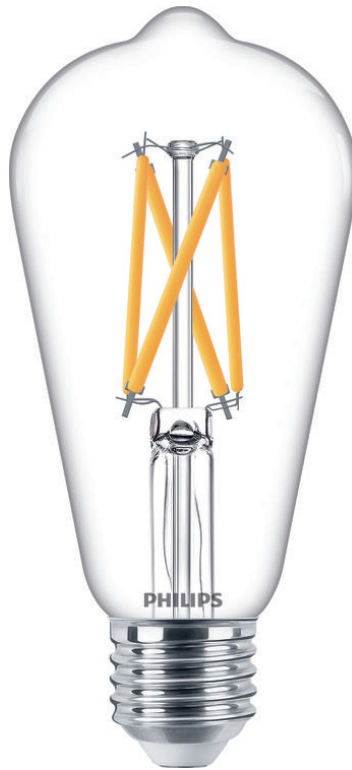

PHILIPS

Filament Bulb Clear
60W ST64 E27

LED

2700-2200K

806lm

15000h

Dimming

8719514338821

A light bulb like no other

Philips LED light bulbs provide a beautiful, warm white light, an exceptionally long life, and immediate, significant energy savings. With a pure and elegant design, this bulb is the perfect replacement for your frosted traditional bulbs.

With this dimmable bulb, you can dim from a 2200k warm light to a 2700K light. The more you dim, the warmer the light..

Specifications

Bulb characteristics

- Intended use: Indoor
- Lamp shape: Non directional bulb
- Socket: E27
- Type of glass: Clear
- Dimmable: Yes
- Bulb Finish: Clear

Bulb dimensions

- Height: 14.3 cm
- Width: 6.4 cm

Durability

- Number of switch cycles: 20,000
- Nominal lifetime: 15,000 hour(s)

Environmental

- Disposal of the product: At the end of (economic) life, dispose the product according to local rules and do not dispose the product with regular household waste. The correct disposal of your product will help prevent potential negative consequences for the environment and human health.