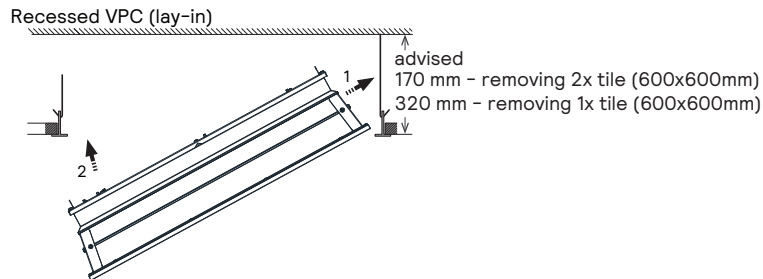

Control system Data

910505103996	NatureConnect scene set	LP912P NC SCENE & OCC SET V1
910505103474	NatureConnect link	LP912P NC2 CONTENT GENERATOR

Dimensional drawing

Skylight W60L60

Skylight W62L62

© 2024 Signify Holding.