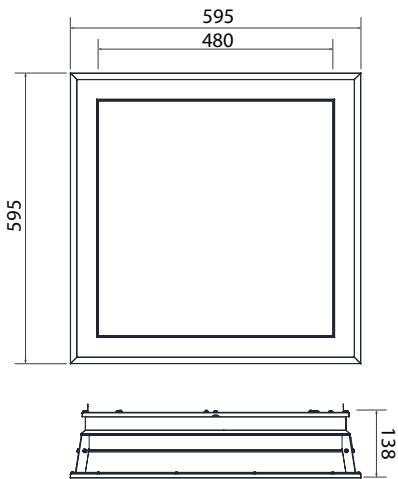

NatureConnect skylight

Product Data

910505105730	LP913P NC3 SKYLIGHT DIA W60L60
910505105789	LP913P NC3 SKYLIGHT DIA W62L62

Accessories

910505105790	LP913Z NC3 SUSPENSION SET W60L60
910505105791	LP913Z NC3 SURFACE MOUNT SET W60L60
910505105793	LP913Z NC3 PLASTER CEILING SET W60L60

Control system Data

910505103996	NatureConnect scene set	LP912P NC SCENE & OCC SET V1
910505103474	NatureConnect link	LP912P NC2 CONTENT GENERATOR

Dimensional drawing

Skylight W60L60

Skylight W62L62

© 2024 Signify Holding.