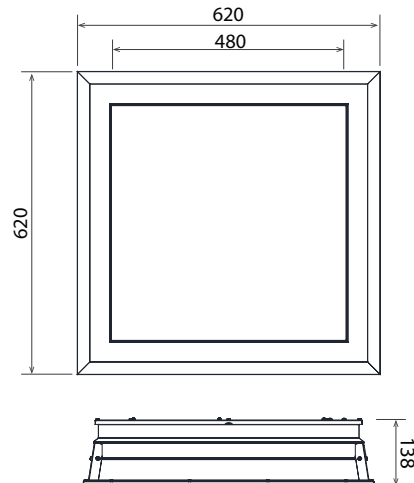

NatureConnect skylight

Product Data

910505105730	LP913P NC3 SKYLIGHT DIA W60L60
910505105789	LP913P NC3 SKYLIGHT DIA W62L62

Accessories

910505105790	LP913Z NC3 SUSPENSION SET W60L60
910505105791	LP913Z NC3 SURFACE MOUNT SET W60L60
910505105793	LP913Z NC3 PLASTER CEILING SET W60L60

Control system Data

910505103996	NatureConnect scene set	LP912P NC SCENE & OCC SET V1
910505103474	NatureConnect link	LP912P NC2 CONTENT GENERATOR

Dimensional drawing

Skylight W60L60

Skylight W62L62

© 2024 Signify Holding.