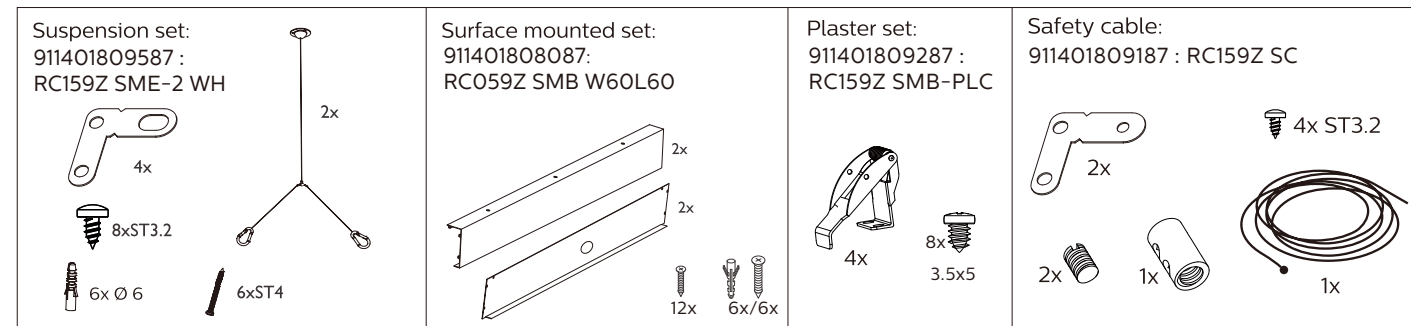

Available as accessory(Need to purchase separately)