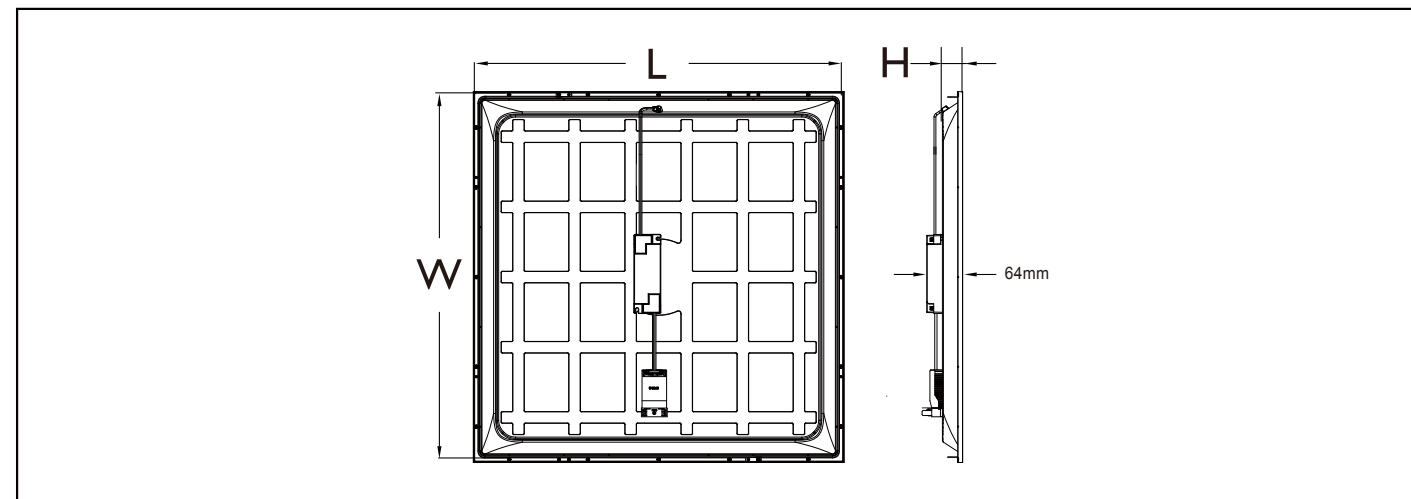

CE	indoor	IP20	220V 240V	50Hz 60Hz	Life 50K hrs @L50	Max. 35°C Min. -10°C	GLOW WIRE 650°C	Energy efficiency class of light source	LxWxH (mm)	kg	Safety cable (SC) in the box
MAZDA G2 RC007B 32S/840 PSU W60L60 OC FR		3200	4000	32.0	02	E	595x595x35	1.52	Yes		