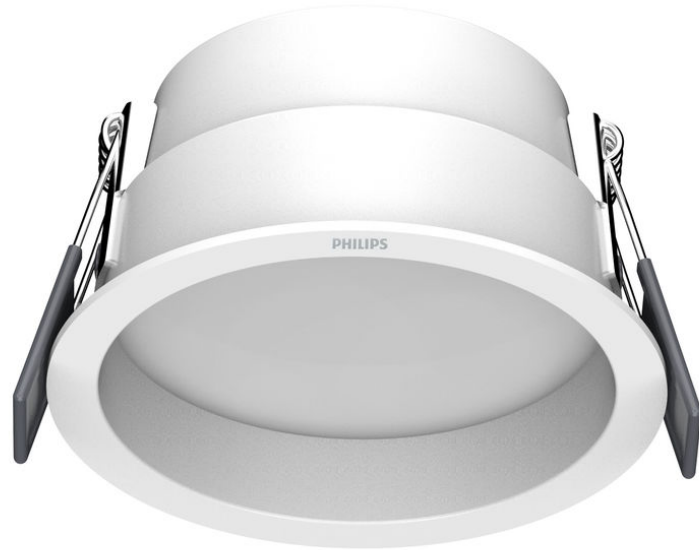

# PHILIPS

Becken Recessed  
Recessed Light

Recessed Lights

3000K

White

8720169355804

## Superior light and style

Deep recessed for visual comfort

### Safety

- LED protective cover for optimal light source insulation and ensure safety

## Design and finishing

- Color: White
- Material: Aluminium