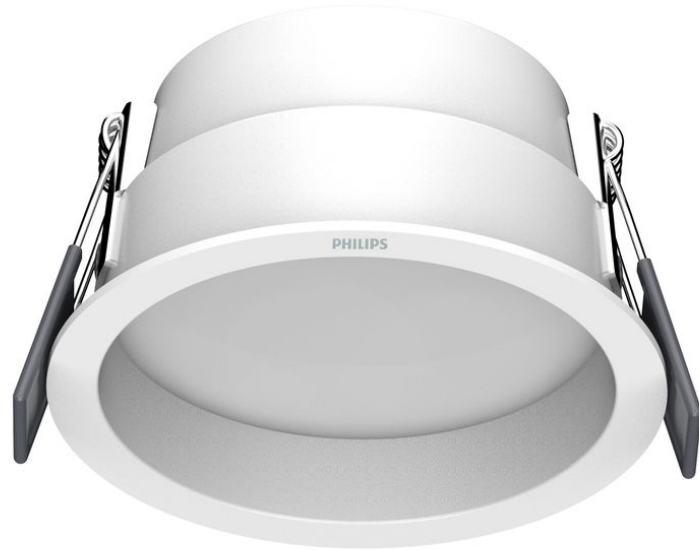

PHILIPS

Becken Recessed
Recessed Light

Recessed Lights

3000K

White

8720169355743

Superior light and style

Deep recessed for visual comfort

Match your interior

- Expressive and elegant form

Light effect

- Bright light with uniform distribution

Safety

- LED protective cover for optimal light source insulation and ensure safety

Premium quality

- EyeComfort - light that's easy on the eyes

Highlights

Expressive and elegant form

A clean, modern design provides elegance and sophistication to your rooms.

Bright light with uniform distribution

To really light up your rooms, choose this uniform distribution light which throws light evenly across the space.

decade. Switch to light that's easy on your eyes. Your eyes will thank you.

Specifications

Bulb characteristics

- Intended use: Indoor

Design and finishing

- Color: White
- Material: Aluminium

Durability

- Number of switch cycles: 12,500