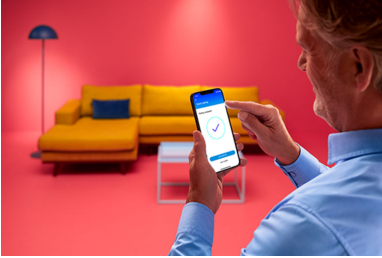

Smart lighting for your daily living

Enjoy more convenience in everyday life with this smart WiZ LED A60 bulb. This bulb gives soft white light that dims to your desired brightness level via app or voice. You can set schedule to turn lights on and off according to your daily or weekly routines, and have remote access to your lights even when you're away. WiZ lights connect to your existing Wi-Fi, no additional hardware is needed.

Easy setup

- Smart lighting functionalities easy to set up

Smart control

- Control anywhere with your smartphone.

Smart features

- Preset wellbeing features
- Set up lights to follow your own schedule

Light modes

- Customize Scenes with preset dynamic light modes.

Highlights

Instant setup

Enjoy the benefits of smart features instantly, just by connecting your WiZ light to your Wi-Fi network. Control lights easily when you're away from home and scheduling lights to go on and off automatically. No need to install additional hardware such as hub or gateway!

Control from anywhere

Control your devices wherever you are with smartphone. No need to worry if you've left your devices on before leaving home. WiZ app is available for iOS and Android.

Preset wellbeing features