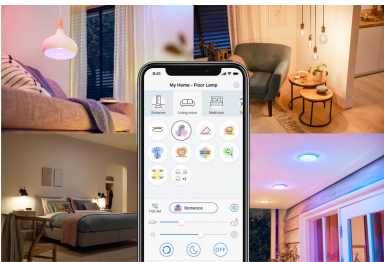

### Smart control

- Control from anywhere with your smartphone
- Go hands-free with voice control

### Light modes

- Millions of colors and dynamic light modes
- Tunable warm to cool white and preset modes
- Customize Scenes with preset dynamic light modes

## Easy plug and play

WiZ works with your existing Wi-Fi router, no additional gateway is needed. Simply plug in your new light, download the WiZ app and you're ready to go!

## Control from anywhere

Control your WiZ lights wherever you are with smartphone. No need to worry if you've left your lights on before leaving home. WiZ app is available for iOS and Android.