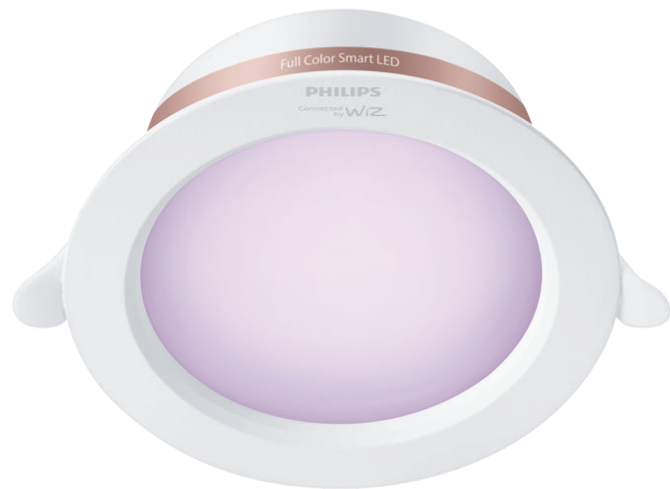

PHILIPS

5 inch recessed
downlight 10W

Smart LED

Full color

Cut out Ø120-130MM

IP20/Round/White

8719514442009

Light your favorite areas in your home with color

- Intended use: Indoor
- Lamp shape: Round

Design and finishing

- Color: White
- Material: Plastic

Durability

- Average life (at 2.7 hrs/day): 25 year(s)
- Lumen maintenance factor: 70%
- Number of switch cycles: 12,500