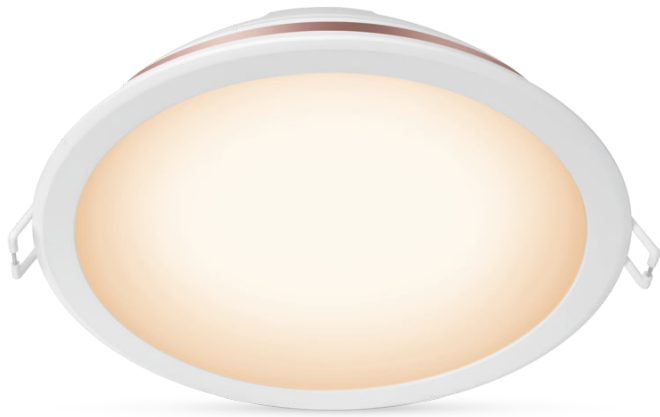

PHILIPS

6 inch recessed
downlight 17W

Smart LED

Tunable white

Cut out Ø146-155MM

IP20/Round/White

8719514393950

Choose from warm or cool white light

Get tunable light in any shade of warm or cool white with the Philips Smart LED 6-inch recessed downlight. This light is WiZ connected. Use with your existing Wi-Fi to control with the WiZ app or your voice.

Specifications

Bulb characteristics

- Intended use: Indoor

Design and finishing

- Color: White
- Material: Plastic

Durability

- Average life (at 2.7 hrs/day): 15 year(s)
- Lumen maintenance factor: 70%
- Number of switch cycles: 7,500