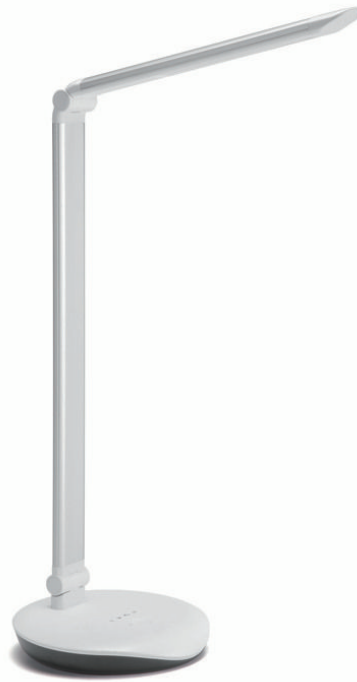

PHILIPS

Desk Lamp

72016 LEVER ess

silver

LED

72016/14/K4

Reliable desk lighting for more convenience

A reliable reading desk light with USB powered operation and dimming function

Easy on your eyes

- Scientific light distribution

Control

- Multi-level step dimming

Highlights

Scientific light distribution Multi-level step dimming

Intuitive multi-level brightness control setting gives you great control over

your lights and to create the light ambiance that you need.

Specifications

Design and finishing

- Color: Silver
- Material: Aluminium

Extra feature/accessory incl.

- FFP – Frustration Free Pack: Yes

Miscellaneous

- Especially designed for: Home office & Study, Living- & Bedroom
- Type: Table Lamp
- EyeComfort: No

Product dimensions and weight

- Net weight: 1.450 kg
- Height: 43.5 cm
- Length: 15.6 cm
- Width: 29 cm