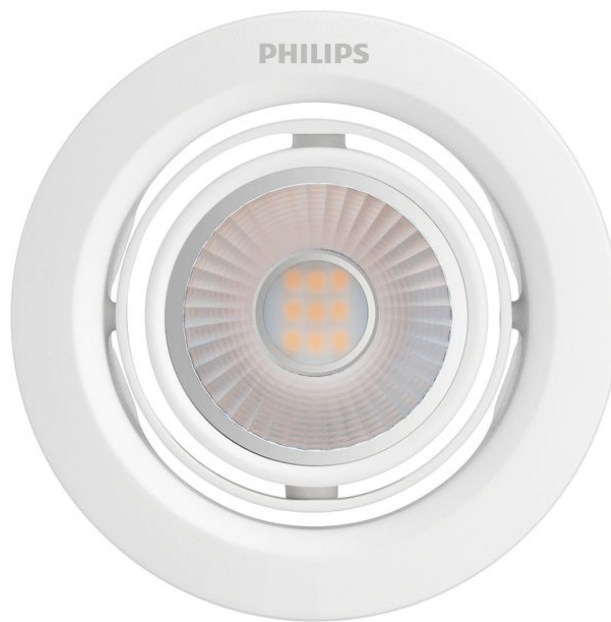

# PHILIPS

Pomeron Recessed  
Light

Recessed Lights

4000K

White

59776/31/H3

## Essential lighting for a bright home

Manipulate the direction of your light in different ways with Philips Pomeron LED spotlight's adjustable head in 2 axis rotation. With a stylish white design that enhances your décor, bask in strong, focused beam with an accented feel.

### Easy to Experience

- Adjustable light angle

### Design and finishing

- Color: White
- Material: Metal, Plastic