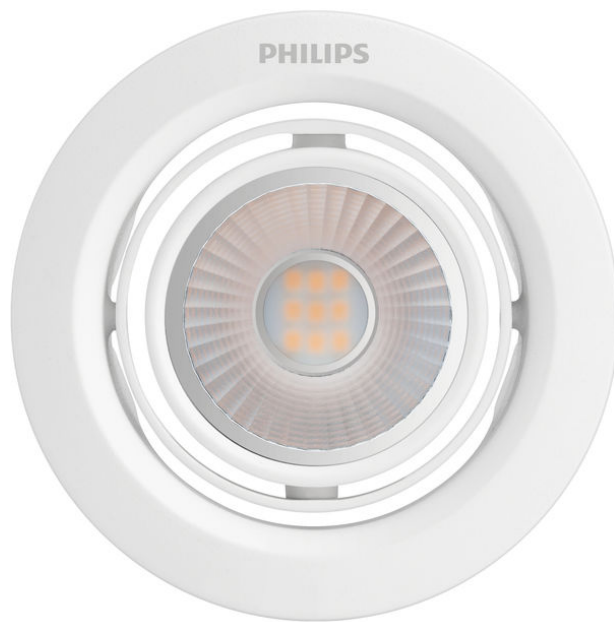

# PHILIPS

Pomeron Recessed  
Light

Recessed Lights

4000K

White

59776/31/H3

## Essential lighting for a bright home

Manipulate the direction of your light in different ways with Philips Pomeron LED spotlight's adjustable head in 2 axis rotation. With a stylish white design that enhances your décor, bask in strong, focused beam with an accented feel.

### Easy to Experience

- Adjustable light angle

## Design and finishing

- Color: White
- Material: Metal, Plastic