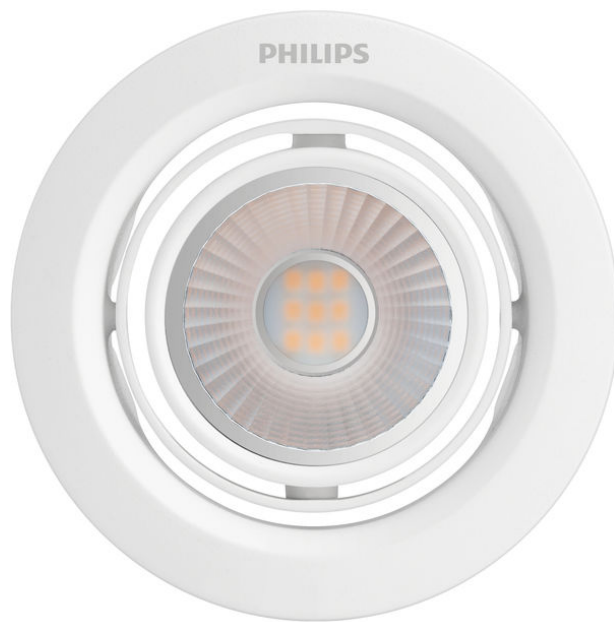

PHILIPS

Pomeron Recessed
Light

Recessed Lights

2700K

White

59776/31/H0

Essential lighting for a bright home

Manipulate the direction of your light in different ways with Philips Pomeron LED spotlight's adjustable head in 2 axis rotation. With a stylish white design that enhances your décor, bask in strong, focused beam with an accented feel.

Easy to Experience

- Adjustable light angle

Energy saving

- Built-in Philips conventional ballast

Highlights

Adjustable light angle

Energy efficient, long lasting

Specifications

Bulb characteristics

- Intended use: Indoor

Design and finishing

- Color: White
- Material: Metal, Plastic

Durability

- Number of switch cycles: 7,500

Environmental

- Disposal of the product: At the end of (economic) life, dispose the product according to local rules and do not dispose the product with regular household waste. The correct disposal of your product will help prevent potential negative consequences for the environment and human health.

Extra feature/accessory incl.

- Adjustable spot head: Yes
- Dimmable with remote control: No
- LED integrated: Yes
- Remote control included: No

Light characteristics

- Beam angle: 30 degree(s)
- Color consistency: 5 SDCM
- Color rendering index (CRI): 80