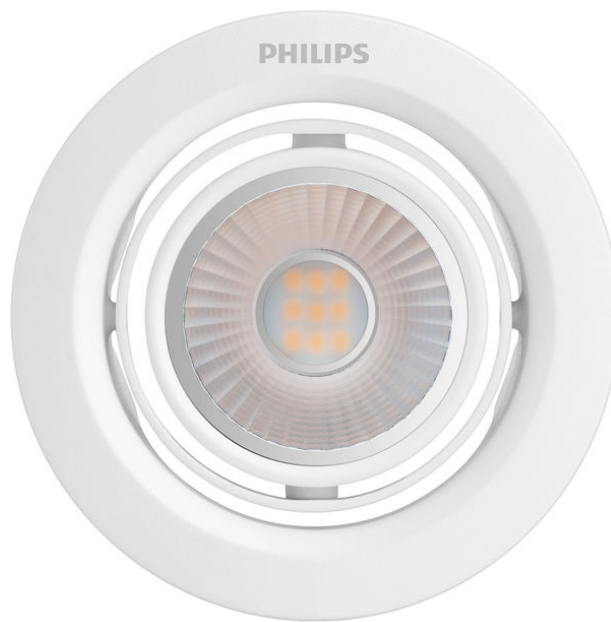

PHILIPS

Pomeron Recessed
Light

Recessed Lights

2700K

White

59776/31/H0

Essential lighting for a bright home

Manipulate the direction of your light in different ways with Philips Pomeron LED spotlight's adjustable head in 2 axis rotation. With a stylish white design that enhances your décor, bask in strong, focused beam with an accented feel.

Easy to Experience

- Adjustable light angle

Energy saving

- Built-in Philips conventional ballast

Highlights

Adjustable light angle

Energy efficient, long lasting

Specifications

Bulb characteristics

- Intended use: Indoor

Design and finishing

- Color: White
- Material: Metal, Plastic

Durability

- Number of switch cycles: 7,500

Environmental

- Disposal of the product: At the end of (economic) life, dispose the product according to local rules and do not dispose the product with regular household waste. The correct disposal of your product will help prevent potential negative consequences for the environment and human health.

Extra feature/accessory incl.

- Adjustable spot head: Yes
- Dimmable with remote control: No
- LED integrated: Yes
- Remote control included: No

Light characteristics

- Beam angle: 30 degree(s)
- Color consistency: 5 SDCM
- Color rendering index (CRI): 80