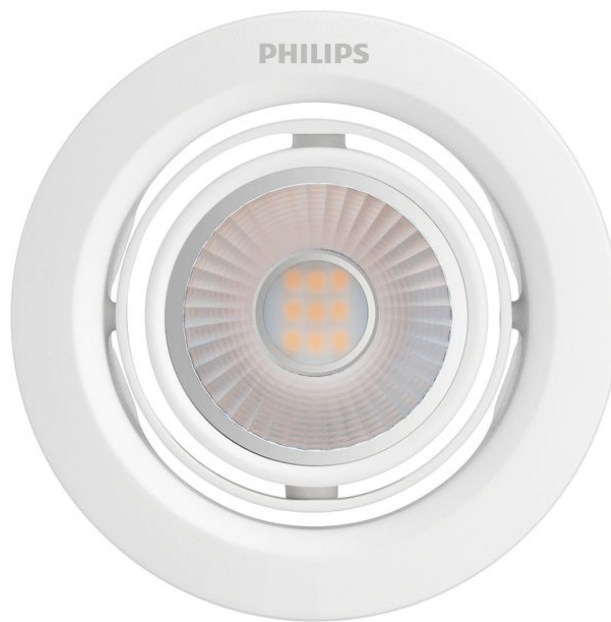

# PHILIPS

Pomeron Recessed  
Light

Recessed Lights

2700K

White

59776/31/H0

## Essential lighting for a bright home

Manipulate the direction of your light in different ways with Philips Pomeron LED spotlight's adjustable head in 2 axis rotation. With a stylish white design that enhances your décor, bask in strong, focused beam with an accented feel.

### Easy to Experience

- Adjustable light angle

### Design and finishing

- Color: White
- Material: Metal, Plastic