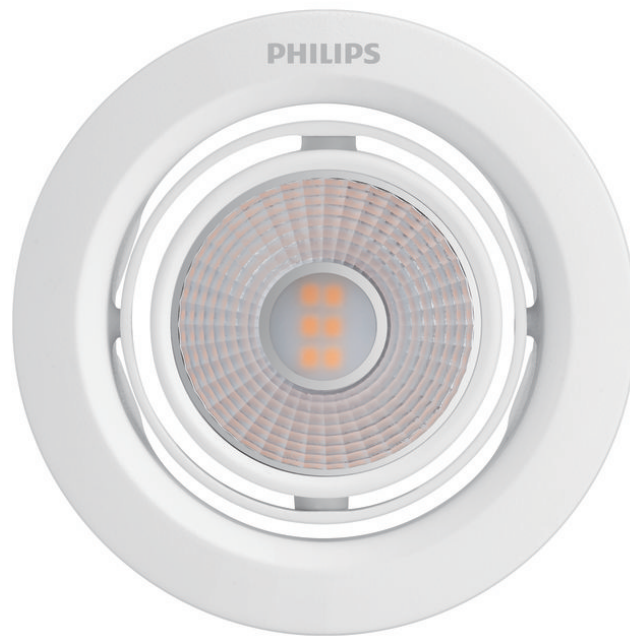

# PHILIPS

Pomeron Recessed  
Light

Recessed Lights

4000K

White

59775/31/H3

## Essential lighting for a bright home

Manipulate the direction of your light in different ways with Philips Pomeron LED spotlight's adjustable head in 2 axis rotation. With a stylish white design that enhances your décor, bask in strong, focused beam with an accented feel.

### Easy to Experience

- Adjustable light angle

### Energy saving

- Built-in Philips conventional ballast