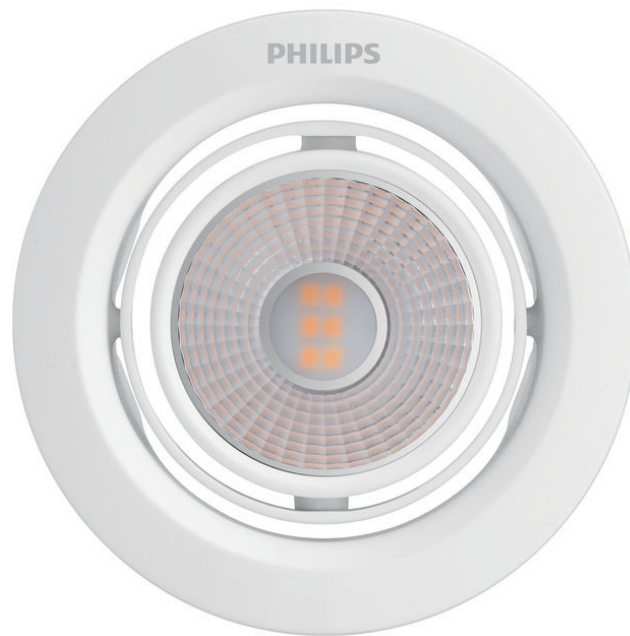

PHILIPS

Pomeron Recessed
Light

Recessed Lights

4000K

White

59775/31/H3

Essential lighting for a bright home

Manipulate the direction of your light in different ways with Philips Pomeron LED spotlight's adjustable head in 2 axis rotation. With a stylish white design that enhances your décor, bask in strong, focused beam with an accented feel.

Easy to Experience

- Adjustable light angle

Energy saving

- Built-in Philips conventional ballast

Highlights

Adjustable light angle

Energy efficient, long lasting

Specifications

Bulb characteristics

- Intended use: Indoor

Design and finishing

- Color: White
- Material: Metal, Plastic

Durability

- Number of switch cycles: 7,500

Environmental

- Disposal of the product: At the end of (economic) life, dispose the product according to local rules and do not dispose the product with regular household waste. The correct disposal of your product will help prevent potential negative consequences for the environment and human health.

Extra feature/accessory incl.

- Adjustable spot head: Yes
- Dimmable with remote control: No
- LED integrated: Yes
- Remote control included: No

Light characteristics

- Beam angle: 30 degree(s)
- Color consistency: 5 SDCM
- Color rendering index (CRI): 80