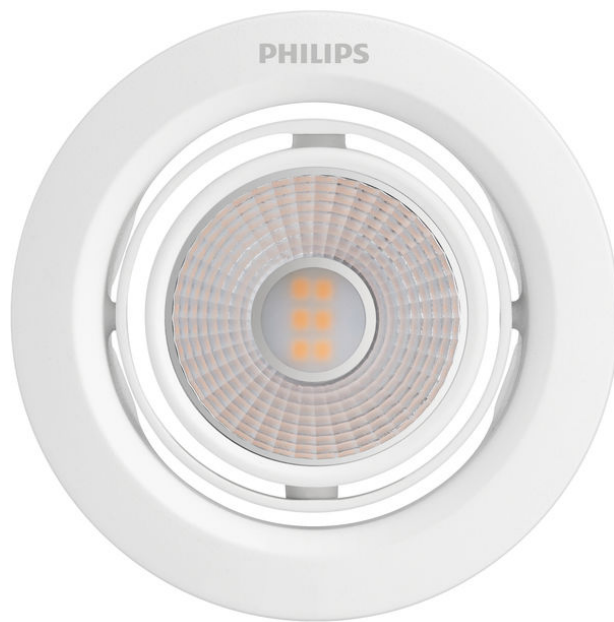

PHILIPS

Pomeron Recessed
Light

Recessed Lights

2700K

White

59775/31/HO

Essential lighting for a bright home

Manipulate the direction of your light in different ways with Philips Pomeron LED spotlight's adjustable head in 2 axis rotation. With a stylish white design that enhances your décor, bask in strong, focused beam with an accented feel.

Easy to Experience

- Adjustable light angle

Energy saving

- Built-in Philips conventional ballast

Highlights

Adjustable light angle

Energy efficient, long lasting

Specifications

Bulb characteristics

- Intended use: Indoor

Design and finishing

- Color: White
- Material: Metal, Plastic

Durability

- Number of switch cycles: 7,500

Environmental

- Disposal of the product: At the end of (economic) life, dispose the product according to local rules and do not dispose the product with regular household waste. The correct disposal of your product will help prevent potential negative consequences for the environment and human health.

Extra feature/accessory incl.

- Adjustable spot head: Yes
- Dimmable with remote control: No
- LED integrated: Yes
- Remote control included: No

Light characteristics

- Beam angle: 30 degree(s)
- Color consistency: 5 SDCM
- Color rendering index (CRI): 80