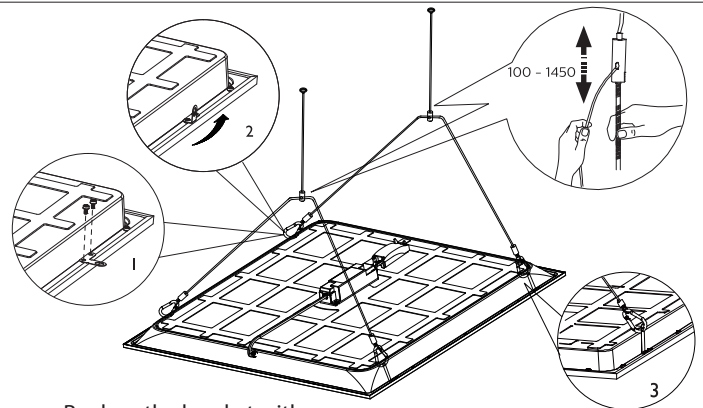

B Suspension mounting (SUS)

Replace the bracket with
the bracket in the suspension set.