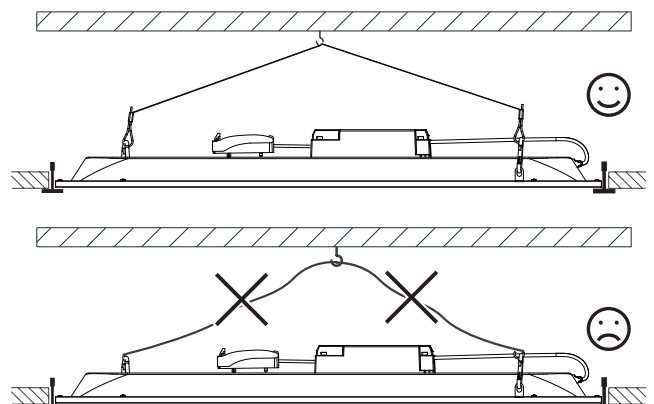

B Suspension mounting (SUS)

Replace the bracket with
the bracket in the suspension set.

C Plaster Ceiling Version mounting (PCV)

Install safety cable
(Optional)

D Safety cable

safety cable included in the box.(except W62L62)