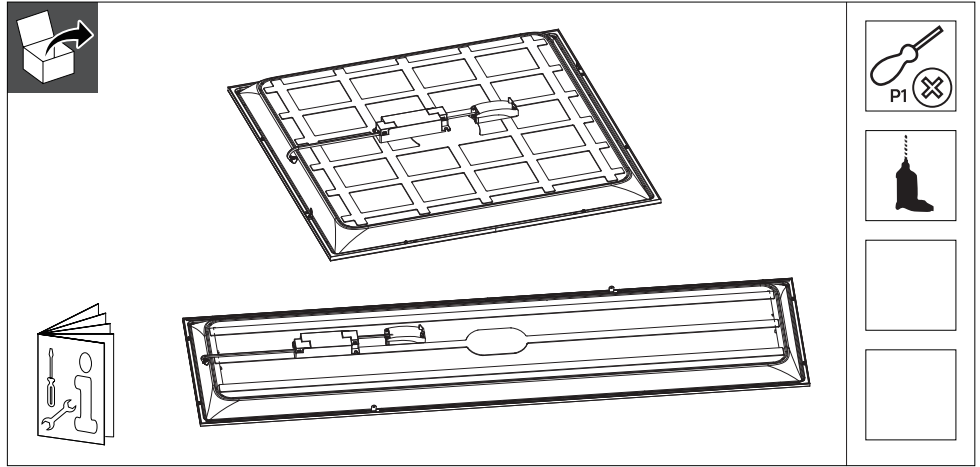

PHILIPS

Projectline

Panel

	Energy efficiency						
	Lumen (lm)	CCT (K)	P(W)	class of light source	L xW xH (mm)	Hl(mm)	
Projectline Panel 6060 3200lm 4000K NOC	3200	4000	36	E	595x595x34	59	1.8
Projectline Panel 6060 3200lm 4000K OC	3200	4000	36	E	595x595x35	60	2.0
Projectline Panel 6262 3200lm 4000K OC	3200	4000	36	E	620x620x35	60	2.4
Projectline Panel 30120 3200lm 4000K NOC	3200	4000	34	E	1195x295x34	59	1.8
Projectline Panel 30120 3200lm 4000K OC	3200	4000	34	E	1195x295x35	60	2.1

Available as accessory

<p>Suspension set: RC007Z SME-2 911401824280</p>	<p>Surface mounted set: 911401862982 Panel SMB W30L120 911401863082 Panel SMB W62L62 911401873482</p>	<p>Plaster set: RC007Z SMB-PLC 911401824180</p>	<p>Safety cable: RC065Z SC 911401892680</p>
--	---	---	---