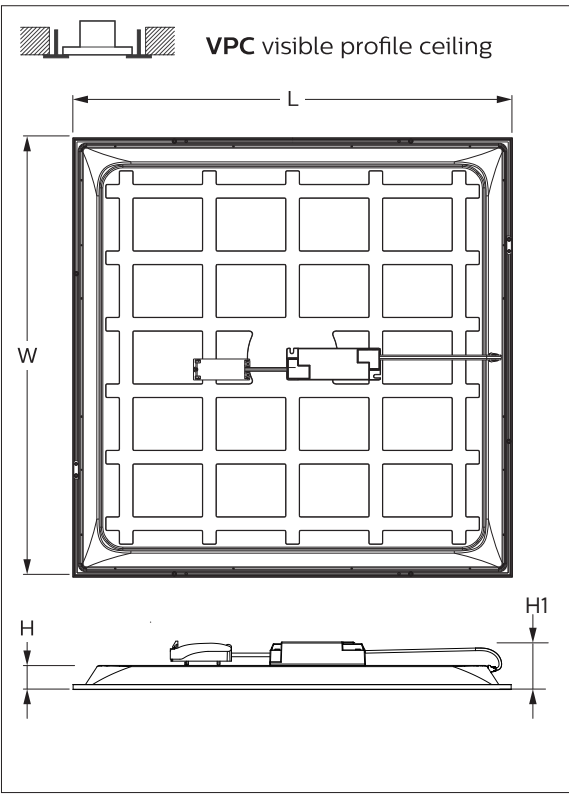

PHILIPS

Projectline

Panel

	Energy efficiency						
	Lumen (lm)	CCT (K)	P(W)	class of light source	L xW xH (mm)	Hl(mm)	
Projectline Panel 6060 3200lm 4000K NOC	3200	4000	36	E	595x595x34	59	1.8
Projectline Panel 6060 3200lm 4000K OC	3200	4000	36	E	595x595x35	60	2.0
Projectline Panel 6262 3200lm 4000K OC	3200	4000	36	E	620x620x35	60	2.4
Projectline Panel 30120 3200lm 4000K NOC	3200	4000	34	E	1195x295x34	59	1.8
Projectline Panel 30120 3200lm 4000K OC	3200	4000	34	E	1195x295x35	60	2.1

Available as accessory

<p>Suspension set: RC007Z SME-2 911401824280</p>	<p>Surface mounted set: 911401862982 Panel SMB W30L120 911401863082 Panel SMB W62L62 911401873482</p>	<p>Plaster set: RC007Z SMB-PLC 911401824180</p>	<p>Safety cable: RC065Z SC 911401892680</p>
--	---	---	---