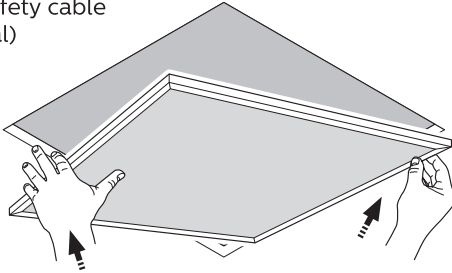

Inrush current

Electrical characteristics	
I _{max} (A)	15
T _{ref} (μs)	200
MCB	Luminaires Max.
B-10 A	22
B-13 A	29
B-16 A	35
C-10 A	36
C-13 A	47
C-16 A	59

A Visible Profile Ceiling mounting(VPC)

Install safety cable
(Optional)