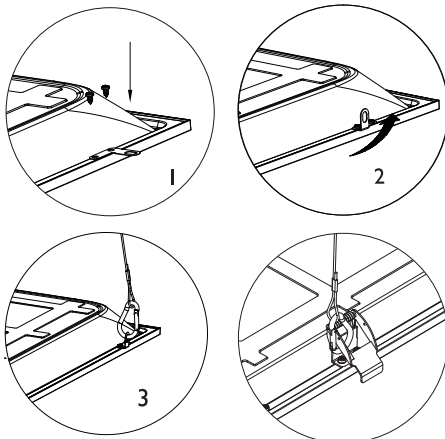

B Suspension mounting (SUS)

Replace the bracket with
the bracket in the suspension set.

C Plaster Ceiling Version mounting (PCV)

Install safety cable
(Optional)

D Safety cable

safety cable included in the box.(except W62L62)