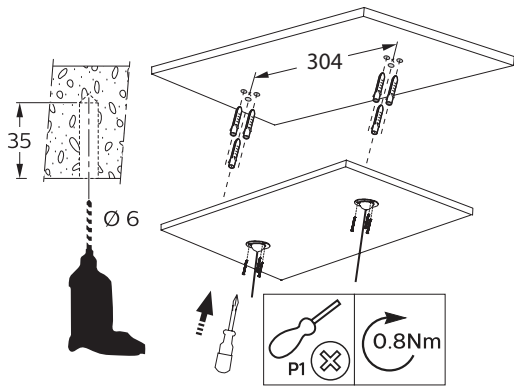

Inrush current

Electrical characteristics	
I _{max} (A)	15
T _{ref} (μs)	200
MCB	Luminaires Max.
B-10 A	22
B-13 A	29
B-16 A	35
C-10 A	36
C-13 A	47
C-16 A	59

A Visible Profile Ceiling mounting(VPC)

Install safety cable
(Optional)

B Suspension mounting (SUS)

Replace the bracket with
the bracket in the suspension set.

C Plaster Ceiling Version mounting (PCV)

Install safety cable
(Optional)

D Safety cable

safety cable included in the box.(except W62L62)