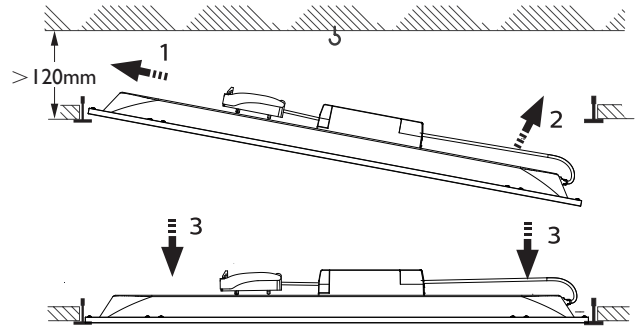

Inrush current

Electrical characteristics	
I _{max} (A)	15
T _{ref} (μs)	200
MCB	Luminaires Max.
B-10 A	22
B-13 A	29
B-16 A	35
C-10 A	36
C-13 A	47
C-16 A	59

A Visible Profile Ceiling mounting(VPC)

Install safety cable
(Optional)