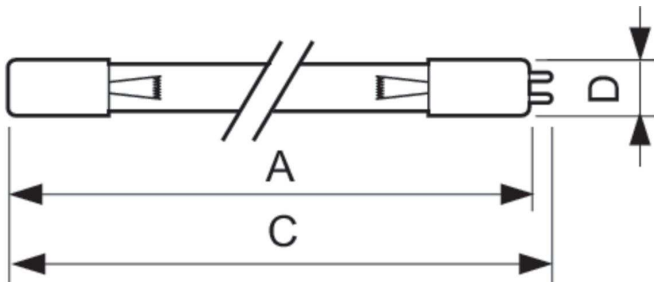

Warnings and Safety

- A lamp breaking is extremely unlikely to have any impact on your health. If a lamp breaks, ventilate the room for 30 minutes and remove the parts, preferably with gloves. Put them in a sealed plastic bag and take it to your local waste facilities for recycling. Do not use a vacuum cleaner.
- A lamp breaking is extremely unlikely to have any impact on your health. If a lamp breaks, ventilate the room for 30 minutes and remove the parts, preferably with gloves. Put them in a sealed plastic bag and take it to your local waste facilities for recycling. Do not use a vacuum cleaner.
- DANGER: Risk Group 3 Ultra Violet product. These lamps emit high-power UV radiation that can cause severe injury to skin and eyes. Avoid eye and skin exposure to unshielded product. Use only in an enclosed environment which shields users from the radiation.
- DANGER: Risk Group 3 Ultra Violet product. These lamps emit high-power UV radiation that can cause severe injury to skin and eyes. Avoid eye and skin exposure to unshielded product. Use only in an enclosed environment which shields users from the radiation.

Dimensional drawing

Product	D (max)	C (max)	A (max)
TUV 11W 4P SE UNP/32	19 mm	251.8 mm	244.1 mm
TUV 16W 4P SE UNP/32	19 mm	328 mm	320.3 mm
TUV 25W - 4P SE UNP/32	19.3 mm	556.6 mm	548.9 mm