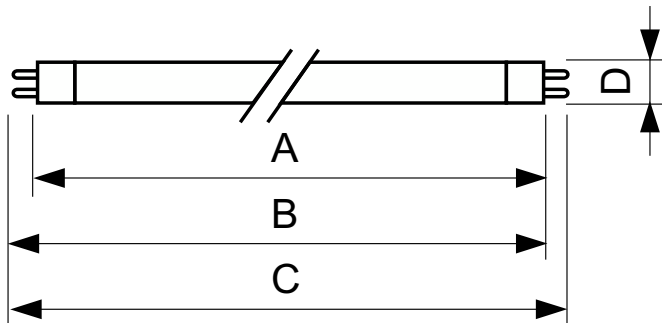

Dimensional drawing

Product	D (max)	C (max)	A (max)
TUV 11W 4P SE UNP/32	19 mm	251.8 mm	244.1 mm
TUV 16W 4P SE UNP/32	19 mm	328 mm	320.3 mm
TUV 25W - 4P SE UNP/32	19.3 mm	556.6 mm	548.9 mm

Product	D	C
TUV 16W FAM/10X25BOX	16 mm	302.5 mm
TUV 4W FAM/10X25BOX	16 mm	150.1 mm
TUV 6W FAM/10X25BOX	16 mm	226.3 mm
TUV 8W FAM/10X25BOX	16 mm	302.5 mm