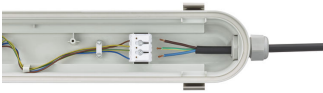

CoreLine Waterproof WT120C G2
PCU-13DPP