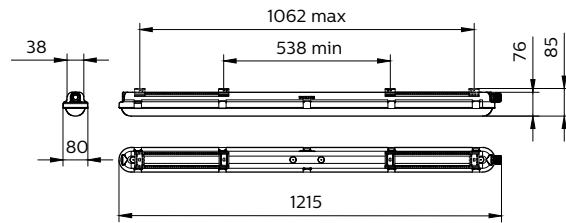

Versions

CoreLine waterproof G2 (WT120C G2), L1200

CoreLine waterproof G2 (WT120C G2), L1500

Dimensional drawing

Product details

CoreLine Waterproof WT120C G2 PCU-7DPP

CoreLine Waterproof WT120C G2 PCU-3DPP