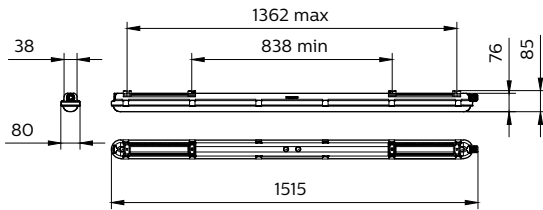

Versions

CoreLine waterproof G2 (WT120C G2), L1200

CoreLine waterproof G2 (WT120C G2), L1500

Dimensional drawing

Product details

CoreLine Waterproof WT120C G2 PCU-7DPP

CoreLine Waterproof WT120C G2 PCU-3DPP