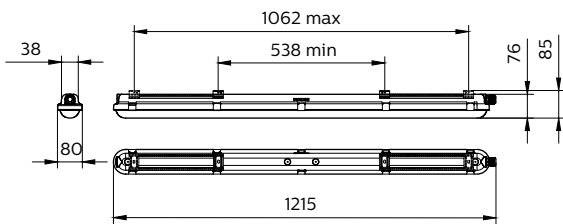

Versions

CoreLine Waterproof WT120C G2
PSU PCO -

PH All In CoreLine SPP e cat HR
911401814985

PH All In CoreLine SPP e cat HR
911401815085

CoreLine Feuchtraumleuchte WT120C

Abmessungsskizzen

Produktdetails

CoreLine waterproof All in L1500