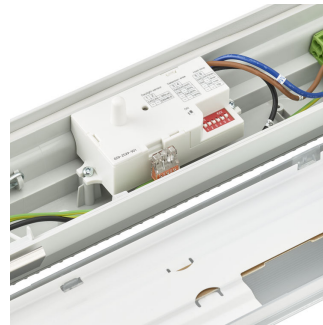

CoreLine waterproof G2 (WT120C
G2),MDU, Motion Detection Unit