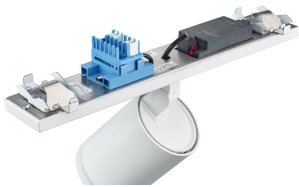

StyliD Evo Compact ST770X
Mounting interface