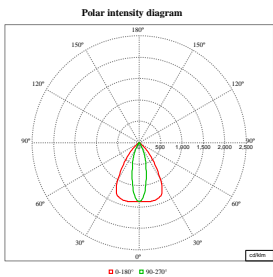

Polar Wide Diagrams

Polar Normal (separate) - ST770TI - 910500465998