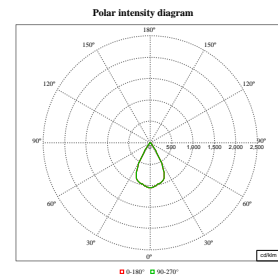

Polar Normal (separate) - ST770TI - 910505101224