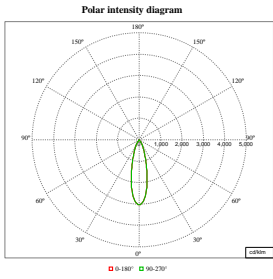

Polar Wide Diagrams

Polar Normal (separate) - ST770TI - 910505101392