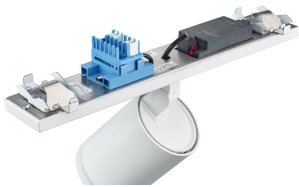

StyliD Evo

Productgegevens

Aiming indication, with marking for Indoor Positioning operation

StyliD Evo Compact black, side view

StyliD Evo Compact ST770X
Mounting interface

StyliD Evo Performance black, side view