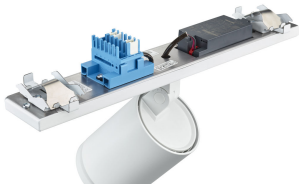

## Detalles del producto

Aiming indication, with marking for Indoor Positioning operation

StyliD Evo Compact black, side view

StyliD Evo Compact ST770X  
Mounting interface

StyliD Evo Compact HR

Aiming indication, with marking for Indoor Positioning operation