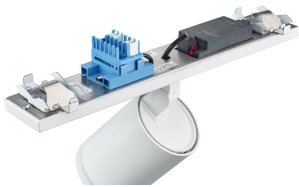

## Product details

Aiming indication, with marking for Indoor Positioning operation

StyliD Evo Compact black, side view

StyliD Evo Compact ST770X  
Mounting interface

StyliD Evo Performance black, side view