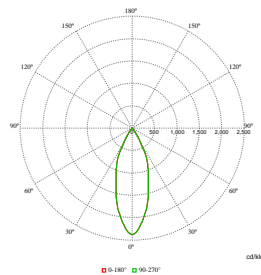

Order Code	Full Product Name	Code productfamilie
8720169835115	ST333Y2 39S/830 PSU WB WH481	ST333Y2
8720169835122	ST333Y2 39S/PW930 DIA HRCT WH481	ST333Y2
8720169590908	ST333T 27S/PW940 PSU HMB GR482	ST333T
8720169590991	ST333T 39S/PW940 PSU WB GR482	ST333T
8720169590809	ST333T 19S/FMT WIA HMB BK482	ST333T
8720169590816	ST333T 19S/ROSE WIA HMB BK482	ST333T
8720169590830	ST333T 20S/PW930 PSU HNB BK482	ST333T
8720169590878	ST333T 27S/PW930 PSU HRCT BK482	ST333T
8720169590915	ST333T 27S/PC930 PSU HMB FG BK482	ST333T
8720169590984	ST333T 39S/PW930 PSU HRCT BK482	ST333T
8720169835009	ST333T 39S/PC930 PSU WB BK482	ST333T
8720169835047	ST333T 49S/PW930 PSU WB BK482	ST333T
8720169835054	ST333X2 27S/830 PSU WB WH481	ST333X2
8720169835078	ST333X2 39S/830 PSU WB WH481	ST333X2
8720169835061	ST333X2 27S/PW930 DIA HMB BK482	ST333X2
8720169835085	ST333X2 39S/PW930 DIA HMB BK482	ST333X2

Polar Wide Diagrams

Polar Normal (separate) - ST333TI - 910505104610