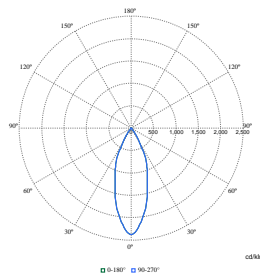

Order Code	Full Product Name	Code productfamilie
8720169835115	ST333Y2 39S/830 PSU WB WH481	ST333Y2
8720169835122	ST333Y2 39S/PW930 DIA HRCT WH481	ST333Y2
8720169590908	ST333T 27S/PW940 PSU HMB GR482	ST333T
8720169590991	ST333T 39S/PW940 PSU WB GR482	ST333T
8720169590809	ST333T 19S/FMT WIA HMB BK482	ST333T
8720169590816	ST333T 19S/ROSE WIA HMB BK482	ST333T
8720169590830	ST333T 20S/PW930 PSU HNB BK482	ST333T
8720169590878	ST333T 27S/PW930 PSU HRCT BK482	ST333T
8720169590915	ST333T 27S/PC930 PSU HMB FG BK482	ST333T
8720169590984	ST333T 39S/PW930 PSU HRCT BK482	ST333T
8720169835009	ST333T 39S/PC930 PSU WB BK482	ST333T
8720169835047	ST333T 49S/PW930 PSU WB BK482	ST333T
8720169835054	ST333X2 27S/830 PSU WB WH481	ST333X2
8720169835078	ST333X2 39S/830 PSU WB WH481	ST333X2
8720169835061	ST333X2 27S/PW930 DIA HMB BK482	ST333X2
8720169835085	ST333X2 39S/PW930 DIA HMB BK482	ST333X2

Polar Wide Diagrams

Polar Normal (separate) - ST333TI - 910505104610