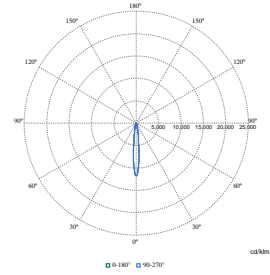

Polar Normal (separate) - ST333TI - 910505104594