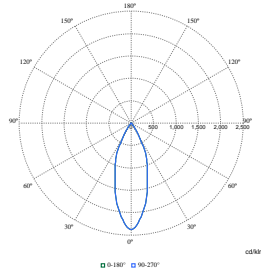

Polar Normal (separate) - ST333TI - 910505104610

Polar Wide Diagrams