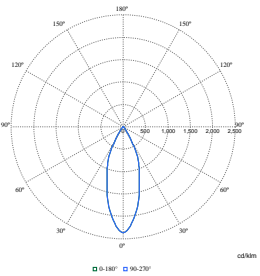

Polar Normal (separate) - ST333TI - 910505104616