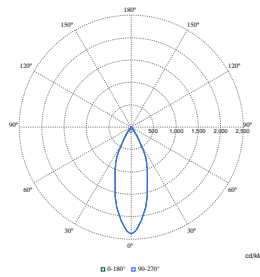

Order Code	Full Product Name	Product family code
910505104624	ST333Y2 39S/830 PSU WB WH481	ST333Y2
910505104625	ST333Y2 39S/PW930 DIA HRCT WH481	ST333Y2
910505104603	ST333T 27S/PW940 PSU HMB GR482	ST333T
910505104612	ST333T 39S/PW940 PSU WB GR482	ST333T
910505104592	ST333T 19S/FMT WIA HMB BK482	ST333T
910505104593	ST333T 19S/ROSE WIA HMB BK482	ST333T
910505104595	ST333T 20S/PW930 PSU HNB BK482	ST333T
910505104599	ST333T 27S/PW930 PSU HRCT BK482	ST333T
910505104604	ST333T 27S/PC930 PSU HMB FG BK482	ST333T
910505104611	ST333T 39S/PW930 PSU HRCT BK482	ST333T
910505104613	ST333T 39S/PC930 PSU WB BK482	ST333T
910505104617	ST333T 49S/PW930 PSU WB BK482	ST333T
910505104618	ST333X2 27S/830 PSU WB WH481	ST333X2
910505104620	ST333X2 39S/830 PSU WB WH481	ST333X2
910505104619	ST333X2 27S/PW930 DIA HMB BK482	ST333X2
910505104621	ST333X2 39S/PW930 DIA HMB BK482	ST333X2

Polar Wide Diagrams

Polar Normal (separate) - ST333TI -
910505104610