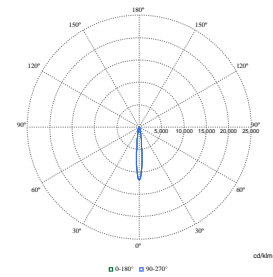

Order Code	Full Product Name	Product family code
910505104624	ST333Y2 39S/830 PSU WB WH481	ST333Y2
910505104625	ST333Y2 39S/PW930 DIA HRCT WH481	ST333Y2
910505104603	ST333T 27S/PW940 PSU HMB GR482	ST333T
910505104612	ST333T 39S/PW940 PSU WB GR482	ST333T
910505104592	ST333T 19S/FMT WIA HMB BK482	ST333T
910505104593	ST333T 19S/ROSE WIA HMB BK482	ST333T
910505104595	ST333T 20S/PW930 PSU HNB BK482	ST333T
910505104599	ST333T 27S/PW930 PSU HRCT BK482	ST333T
910505104604	ST333T 27S/PC930 PSU HMB FG BK482	ST333T
910505104611	ST333T 39S/PW930 PSU HRCT BK482	ST333T
910505104613	ST333T 39S/PC930 PSU WB BK482	ST333T
910505104617	ST333T 49S/PW930 PSU WB BK482	ST333T
910505104618	ST333X2 27S/830 PSU WB WH481	ST333X2
910505104620	ST333X2 39S/830 PSU WB WH481	ST333X2
910505104619	ST333X2 27S/PW930 DIA HMB BK482	ST333X2
910505104621	ST333X2 39S/PW930 DIA HMB BK482	ST333X2

Polar Wide Diagrams

Polar Normal (separate) - ST333TI -
910505104594