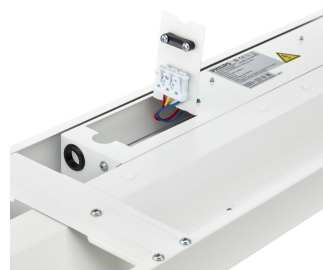

Anwendung

- Flure
- Eingangsbereiche
- Nebenräume

Ledinaire Anbauleuchte

Versions

Ledinaire Surface Mounted-SM060C

Abmessungsskizzen

SM060

Produktdetails

Ledinaire_Surface_Mounted-SM060C-DP01.tif

product shots from Ledinaire surface-mounted

product shots from Ledinaire surface-mounted

product shots from Ledinaire surface-mounted

Ledinaire Anbauleuchte