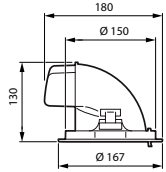

LuxSpace Accent Performance Elbow

Maatschets