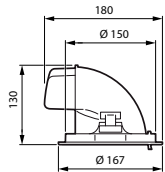

Versions

RS782B LuxSpace Accent
Performance Elbow White

Dimensional drawing

LuxSpace Accent Performance Elbow

Product details

RS782B LuxSpace Accent
Performance Elbow Back View

Step5 (optional): Add or remove
the front glass