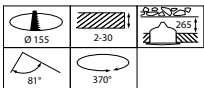

Dimensional drawing