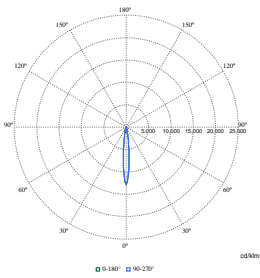

LuxSpace Accent Performance Elbow

Polar Wide Diagrams

Polar Normal (separate) - RS780BI -
910505101654

Polar Normal (separate) - RS780BI -
910505101651

Polar Normal (separate) - RS780BI -
910505101641

Polar Normal (separate) - RS780BI -
910505101569