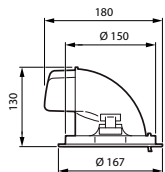

Dimensional drawing