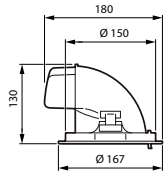

Versions

RS782B LuxSpace Accent
Performance Elbow Black

RS782B LuxSpace Accent
Performance Elbow Silver

LuxSpace Accent Performance Einbaustrahler Herausschwenkbar

Abmessungsskizzen

Produktdetails

RS782B LuxSpace Accent
Performance Elbow Back View