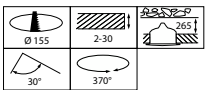

LuxSpace Accent Performance Adjustable

Features

- RS781B offers high maximum flux (6,000 lm) in a very compact housing with limited built-in dimensions
- Available with PerfectAccent high-efficacy reflectors
- Optional front glass (advised in dusty environments)
- Two-directional tilt for great light control
- Available with fresh food LED lighting recipes and LED flavours
- Wired (DALI) and wireless connectivity options available

Application

- Convenience stores
- Supermarkets and hypermarkets
- Offices and hospitality areas

Warnings and Safety

- All photometrical data is calculated without optional front glass. Flux should be reduced by 3.5% when using a front glass
- Cleaning of the optic should only be done with pressurised air. Touching the LED or reflector is forbidden. For food preparation areas and areas with high levels of dust, the use of the optional front glass is strongly advised, as it can be cleaned with a (dry) microfibre cloth
- During maintenance, the product must be switched off and cooled down
- The product must be installed out of arm's reach. Manipulating the product when hot is only possible with an insulated glove

Dimensional drawing