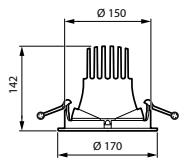

LuxSpace Accent Performance Adjustable

Features

- RS781B offers high maximum flux (6,000 lm) in a very compact housing with limited built-in dimensions
- Available with PerfectAccent high-efficacy reflectors
- Optional front glass (advised in dusty environments)
- Two-directional tilt for great light control
- Available with fresh food LED lighting recipes and LED flavours
- Wired (DALI) and wireless connectivity options available

Application

- Convenience stores
- Supermarkets and hypermarkets
- Offices and hospitality areas

Warnings and Safety

- All photometrical data is calculated without optional front glass. Flux should be reduced by 3.5% when using a front glass
- Cleaning of the optic should only be done with pressurised air. Touching the LED or reflector is forbidden. For food preparation areas and areas with high levels of dust, the use of the optional front glass is strongly advised, as it can be cleaned with a (dry) microfibre cloth
- During maintenance, the product must be switched off and cooled down
- The product must be installed out of arm's reach. Manipulating the product when hot is only possible with an insulated glove

Dimensional drawing