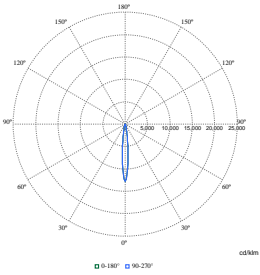

Polar Normal (separate) - RS780BI -
910505101568