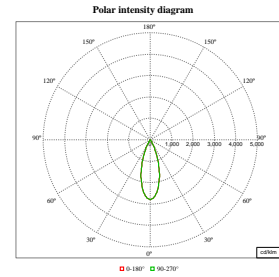

LuxSpace Accent Performance Einbaustrahler Schwenkbar

Polar Wide Diagrams

Polar Normal (separate) - RS780BI - 910505101629

Polar Normal (separate) - RS780BI - 910505101628

Polar Normal (separate) - RS780BI - 910505101624