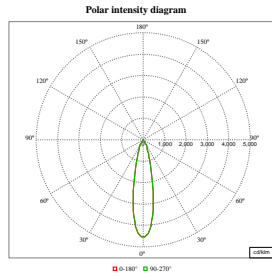

Polar Normal (separate) - RS780BI - 910505101623