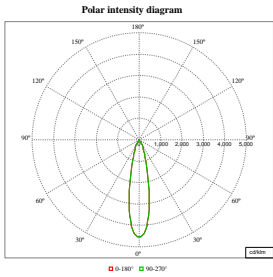

LuxSpace Accent Performance Einbaustrahler Schwenkbar

Polar Wide Diagrams

Polar Normal (separate) - RS780BI - 910505101621