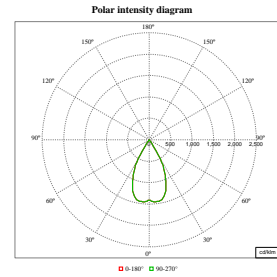

Polar Normal (separate) - RS780BI - 910505101632