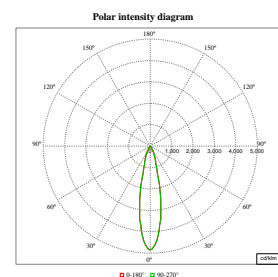

Polar Normal (separate) - RS780BI - 910505101622