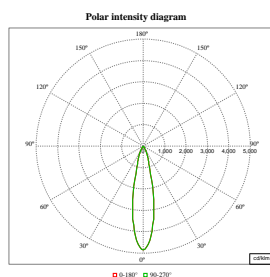

Polar Normal (separate) - RS780BI - 910505101637