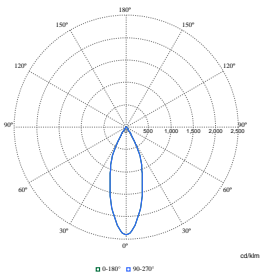

Polar Normal (separate) - RS770BI - 910505101611