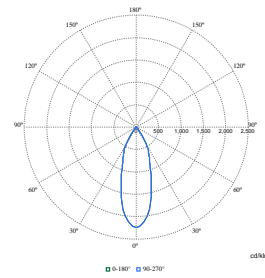

Polar Normal (separate) - RS770BI - 910505101606