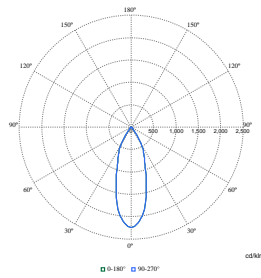

Polar Normal (separate) - RS770BI - 910505101596