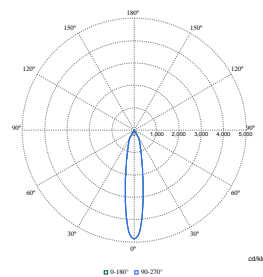

Polar Normal (separate) - RS770BI - 910505101602