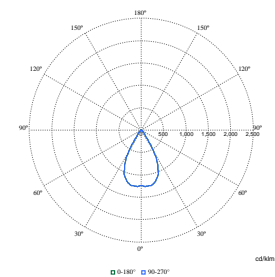

Polar Normal (separate) - RS770BI - 910505101612