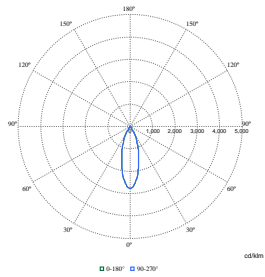

LuxSpace Accent Compact Elbow

Polar Wide Diagrams

**Polar Normal (separate) - RS770BI -
910505101598**

**Polar Normal (separate) - RS770BI -
910505101595**

**Polar Normal (separate) - RS770BI -
910505101604**