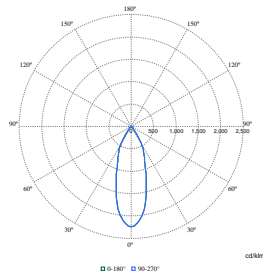

LuxSpace Accent Compact Elbow

Polar Wide Diagrams

**Polar Normal (separate) - RS770BI -
910505101598**

**Polar Normal (separate) - RS770BI -
910505101595**

**Polar Normal (separate) - RS770BI -
910505101604**