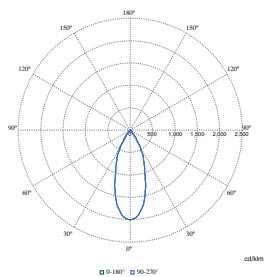

Order Code	Full Product Name	Aanvankelijke kleurkwaliteit
8718699979218	RS772B 27S/ROSE PSU-E HWB FG WH	(0.478,0.382)<2
8718699979225	RS772B 27S/FMT PSU-E HWB FG WH	(0.457,0.385)<3
8718699979232	RS772B 27S/CH PSU-E HWB FG WH	(0.458,0.410)<3
8718699979249	RS772B 27S/FR PSU-E HWB FG WH	(0.343,0.331)<3
8718699979263	RS772B 39S/830 PSU-E VWB WH	(0.434,0.403)<3
8718699979270	RS772B 39S/840 PSU-E WB WH	(0.382,0.380)<3
8718699979287	RS772B 39S/930 PSU-E HOVL-H WH	(0.434,0.403)<2
8718699979300	RS772B 49S/827 PSU-E HWB WH	(0.458,0.410)<3
8718699979317	RS772B 49S/830 PSU-E HWB WH	(0.434,0.403)<3
8718699979324	RS772B 49S/840 PSU-E HWB WH	(0.382,0.380)<3
8718699979331	RS772B 49S/930 PSU-E HWB WH	(0.434,0.403)<2
8718699979348	RS772B 49S/PW930 PSU-E HWB WH	(0.422,0.386)<2

Polar Wide Diagrams

Polar Normal (separate) - RS770BI - 910505101616