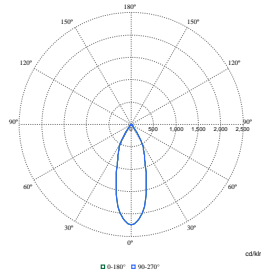

Polar Normal (separate) - RS770BI - 910505101610