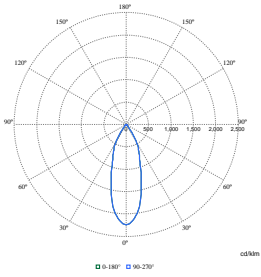

Polar Wide Diagrams

Polar Normal (separate) - RS770BI - 910505101616

Polar Normal (separate) - RS770BI - 910505101602

Polar Normal (separate) - RS770BI - 910505101612

LuxSpace Accent Compact Elbow

Polar Wide Diagrams