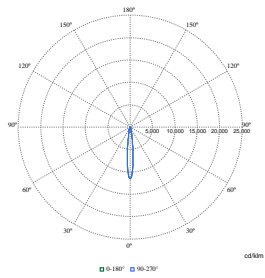

LuxSpace Accent Compact Elbow

Polar Wide Diagrams

**Polar Normal (separate) - RS770BI -
910505101598**

**Polar Normal (separate) - RS770BI -
910505101595**

**Polar Normal (separate) - RS770BI -
910505101604**