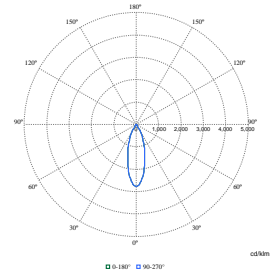

Polar Normal (separate) - RS770BI - 910505101603