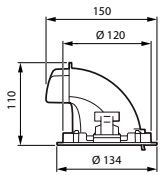

Versions

RS772B LuxSpace Accent Compact
Elbow Silver

RS772B LuxSpace Accent Compact
Elbow Black

LuxSpace Accent Compact Elbow

Maatschets

Productgegevens

RS772B LuxSpace Accent Compact Elbow Back View

Step5 (optional): Add or remove the front glass