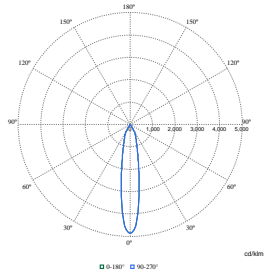

LuxSpace Accent Compact Elbow

Polar Wide Diagrams

Polar Normal (separate) - RS770BI - 910505101599