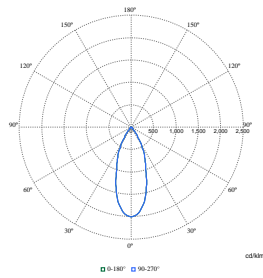

Polar Wide Diagrams

Polar Normal (separate) - RS770BI - 910505101599

Polar Normal (separate) - RS770BI - 910505101613

Polar Normal (separate) - RS770BI - 910505101608

Polar Normal (separate) - RS770BI - 910505101614