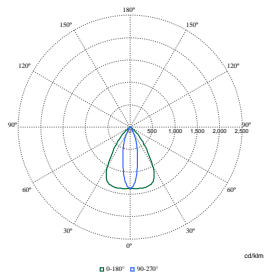

Polar Wide Diagrams

Polar Normal (separate) - RS770BI - 910505101599

Polar Normal (separate) - RS770BI - 910505101613

Polar Normal (separate) - RS770BI - 910505101608

Polar Normal (separate) - RS770BI - 910505101614