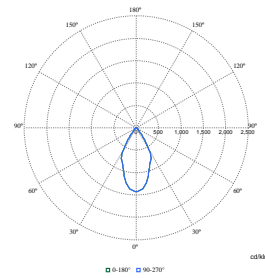

Polar Normal (separate) - RS770BI - 910505101567