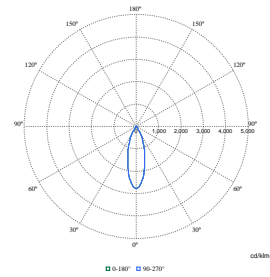

LuxSpace Accent Compact Elbow

Polar Wide Diagrams

**Polar Normal (separate) - RS770BI -
910505101598**

**Polar Normal (separate) - RS770BI -
910505101595**

**Polar Normal (separate) - RS770BI -
910505101604**