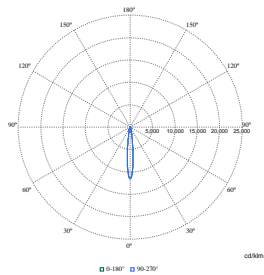

LuxSpace Accent Compact Elbow

Polar Wide Diagrams

Polar Normal (separate) - RS770BI -
910505101598

Polar Normal (separate) - RS770BI -
910505101595

Polar Normal (separate) - RS770BI -
910505101604

Polar Normal (separate) - RS770BI -
910505101597