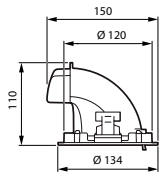

Versions

RS772B LuxSpace Accent Compact
Elbow Silver

RS772B LuxSpace Accent Compact
Elbow Black

LuxSpace Accent Compact Elbow

Maatschets

Productgegevens

RS772B LuxSpace Accent Compact
Elbow Back View

Step5 (optional): Add or remove
the front glass