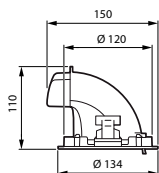

Versions

RS772B LuxSpace Accent Compact
Elbow Silver

RS772B LuxSpace Accent Compact
Elbow Black

Plano de dimensiones

LuxSpace Accent Compact Elbow

Detalles del producto

RS772B LuxSpace Accent Compact Elbow Back View