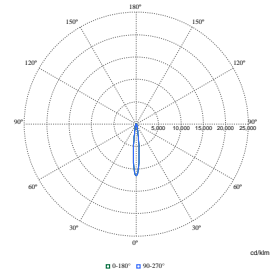

Polar Normal (separate) - RS770BI -
910505101597