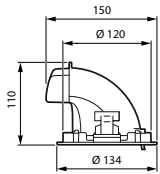

LuxSpace Accent Compact Elbow

Features

- RS772B offers high maximum flux (4,900 lm) in a very compact housing with limited built-in dimensions
- Available with PerfectAccent high-efficacy reflectors
- Optional front glass (advised in dusty environments)
- Can be fully rotated and angled out of the ceiling for great light control
- Available with fresh food LED lighting recipes and LED flavours
- Wired (DALI) and wireless connectivity options
- Offers the new rectangular beam for lighting wordmarks and banners on walls

Application

- Convenience stores
- Supermarkets and hypermarkets
- Offices and hospitality areas

Warnings and Safety

- All photometrical data is calculated without optional front glass. Flux should be reduced by 3.5% when using a front glass
- Cleaning of the optic should only be done with pressurised air. Touching the LED or reflector is forbidden. For food preparation areas and areas with high levels of dust, the use of the optional front glass is strongly advised, as it can be cleaned with a (dry) microfibre cloth
- During maintenance, the product must be switched off and cooled down
- The product must be installed out of arm's reach. Manipulating the product when hot is only possible with an insulated glove

Dimensional drawing