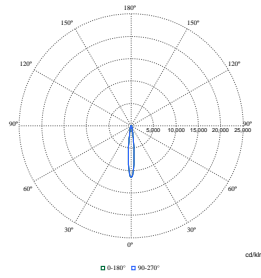

Polar Normal (separate) - RS770BI -
910505101597