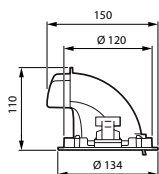

Dimensional drawing