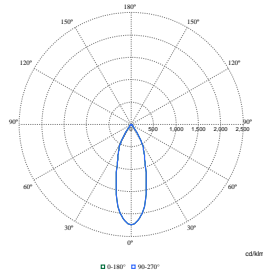

Polar Normal (separate) - RS770BI - 910505101580

Polar Normal (separate) - RS770BI - 910505101573

LuxSpace Accent Compact, verstelbaar

Polar Wide Diagrams

Polar Normal (separate) - RS770BI - 910505101587

Polar Normal (separate) - RS770BI - 910505101583