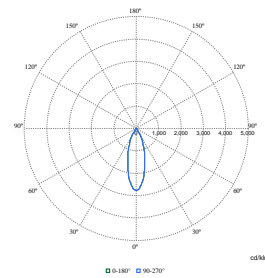

Polar Wide Diagrams

Polar Normal (separate) - RS770BI - 910505101577