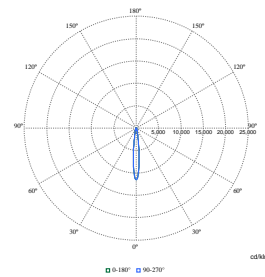

Polar Normal (separate) - RS770BI - 910505101572