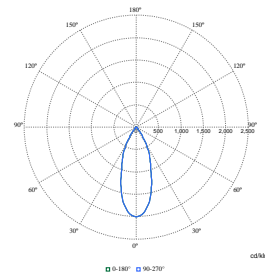

Polar Normal (separate) - RS770BI - 910505101593