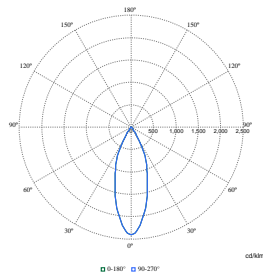

Polar Normal (separate) - RS770BI - 910505101589