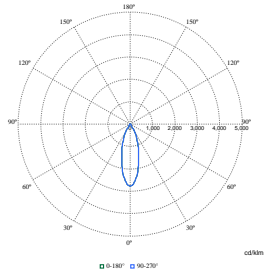

Polar Normal (separate) - RS770BI - 910505101578