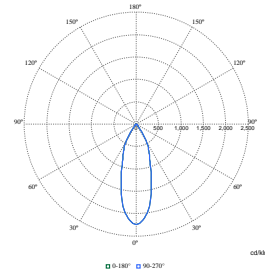

Polar Normal (separate) - RS770BI - 910505101571