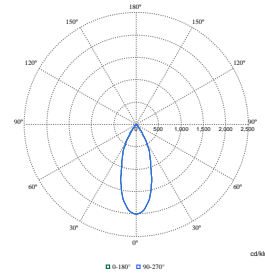

Polar Normal (separate) - RS770BI - 910505101580

Polar Normal (separate) - RS770BI - 910505101573

LuxSpace Accent Compact, verstelbaar

Polar Wide Diagrams

Polar Normal (separate) - RS770BI - 910505101587

Polar Normal (separate) - RS770BI - 910505101583