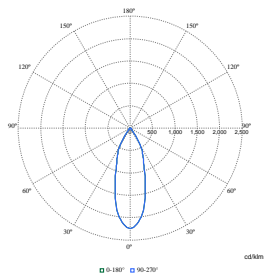

Polar Normal (separate) - RS770BI - 910505101581