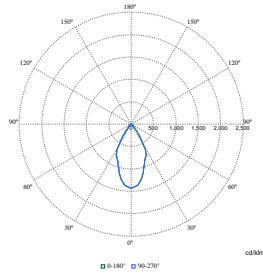

Polar Normal (separate) - RS770BI - 910505101566