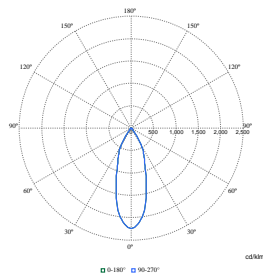

Polar Normal (separate) - RS770BI - 910505101582