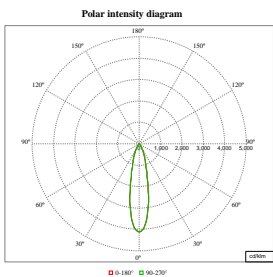

LuxSpace Accent Compact Einbaustrahler Schwenkbar

Order Code	Full Product Name	Anfängliche Farbsättigung	Order Code	Full Product Name	Anfängliche Farbsättigung
97895200	RS771B 27S/PC930 PSU-E HWB WH	(0.422,0.386)<2	97904100	RS771B 39S/PW930 PSU-E WB WH	(0.422,0.386)<2
97896900	RS771B 27S/ROSE PSU-E HWB FG WH	(0.478,0.382)<2	97905800	RS771B 49S/827 PSU-E HWB WH	(0.458,0.410)<3
97897600	RS771B 27S/FMT PSU-E HWB FG WH	(0.457,0.385)<3	97906500	RS771B 49S/830 PSU-E HWB WH	(0.434,0.403)<3
97898300	RS771B 27S/CH PSU-E HWB FG WH	(0.458,0.410)<3	97907200	RS771B 49S/840 PSU-E HWB WH	(0.382,0.380)<3
97899000	RS771B 27S/FR PSU-E HWB FG WH	(0.343,0.331)<3	97908900	RS771B 49S/930 PSU-E HWB WH	(0.434,0.403)<2
97901000	RS771B 39S/830 PSU-E VWB WH	(0.434,0.403)<3	97909600	RS771B 49S/PW930 PSU-E HWB WH	(0.422,0.386)<2
97902700	RS771B 39S/840 PSU-E WB WH	(0.382,0.380)<3	97893800	RS771B 27S/930 PSU-E WB BK	(0.434,0.403)<2
97903400	RS771B 39S/930 PSU-E WB WH	(0.434,0.403)<2	97900300	RS771B 39S/827 PSU-E WB SI	(0.458,0.410)<3

Polar Wide Diagrams

Polar Normal (separate) - RS770BI - 910505101575