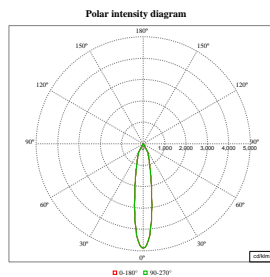

Polar Normal (separate) - RS770BI - 910505101576