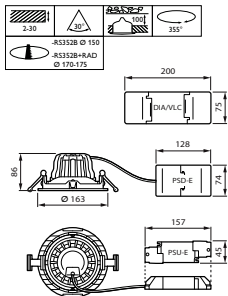

GreenSpace Accent Cardanic Gen2

Features

- Serviceable and upgradeable with standard tools
- Equipped with state-of-the-art PerfectAccent reflector optics
- Reduced carbon footprint due to high efficacy
- Available with fresh food LED lighting recipes and LED flavors
- Wired (DALI) and wireless connectivity options
- Optional front glass (recommended for dusty environments)

Application

- Supermarkets and hypermarkets
- Large retail
- Shopping malls

Warnings and Safety

- All photometrical data is calculated without optional front glass. Flux should be reduced by 3.5% when using front glass.
- Cleaning of the optic should be done only with pressurized air. Touching the LED or reflector is forbidden. For food preparation areas and areas with high levels of dust, we strongly advise the use of the optional front glass, as it can be cleaned with a dry microfiber cloth.
- During maintenance, the product must be switched off and cooled down.
- The product must be installed out of arm's reach. Manipulating the product when hot is possible only with an insulated glove.

Dimensional drawing

Product details

RS353B GreenSpace Accent
Cardanic White painted

RS353B GreenSpace Accent
Cardanic White standard