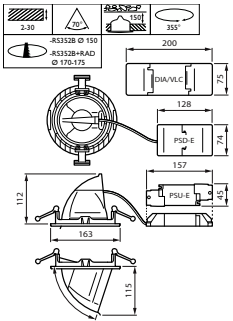

GreenSpace Accent Elbow Gen2

Maatschets

Productgegevens

GreenSpace Accent Elbow is fully serviceable and upgradeable

RS352B GreenSpace Accent Elbow Black