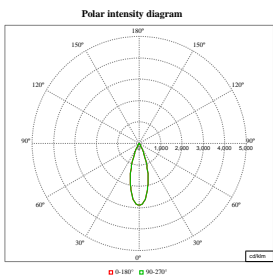

Versions

RS352B GreenSpace Accent Elbow White

GreenSpace Accent Elbow Gen2

Mittapiirros

Tuotetiedot

GreenSpace Accent Elbow is fully serviceable and upgradeable

RS352B GreenSpace Accent Elbow White

Polar Wide Diagrams