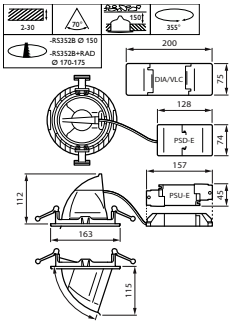

Versions

RS352B GreenSpace Accent Elbow White

GreenSpace Accent Elbow Gen2

Mittapiirros

Tuotetiedot

GreenSpace Accent Elbow is fully serviceable and upgradeable

RS352B GreenSpace Accent Elbow White

Polar Wide Diagrams