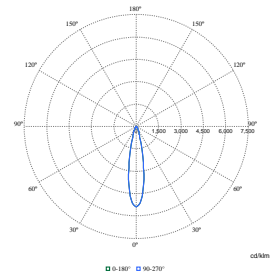

Polar Normal (separate) - RS352BI - 910505102763