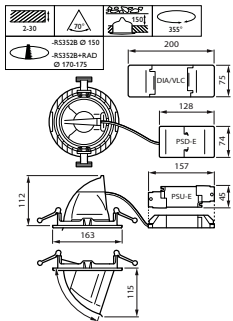

GreenSpace Accent Elbow Gen2

Features

- Serviceable and upgradeable with standard tools
- Equipped with state-of-the-art PerfectAccent reflector optics
- Reduced carbon footprint due to high efficacy
- Available with fresh food LED lighting recipes and LED flavors
- Wired (DALI) and wireless connectivity options
- Optional front glass (recommended for dusty environments)

Application

- Supermarkets and hypermarkets
- Large retail
- Shopping malls

Warnings and Safety

- All photometrical data is calculated without optional front glass. Flux should be reduced by 3.5% when using front glass.
- Cleaning of the optic should be done only with pressurized air. Touching the LED or reflector is forbidden. For food preparation areas and areas with high levels of dust, we strongly advise the use of the optional front glass, as it can be cleaned with a dry microfiber cloth.
- During maintenance, the product must be switched off and cooled down.
- The product must be installed out of arm's reach. Manipulating the product when hot is possible only with an insulated glove.

Dimensional drawing

Product details

GreenSpace Accent Elbow is fully serviceable and upgradeable

RS352B GreenSpace Accent Elbow Black