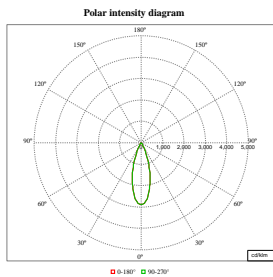

Polar Wide Diagrams

Polar Normal (separate) - RS350BI -
910505102741