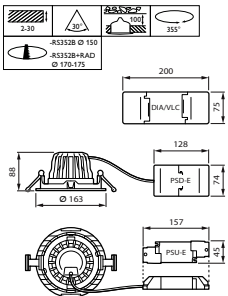

GreenSpace Accent Fixed Gen2

Features

- Serviceable and upgradeable with standard tools
- Equipped with state-of-the-art PerfectAccent reflector optics
- Reduced carbon footprint due to high efficacy
- Available with fresh food LED lighting recipes and LED flavours
- Wired (DALI) and wireless connectivity options
- Optional front glass (recommended for dusty environments)

Application

- Supermarkets and hypermarkets
- Large retail
- Shopping malls

Warnings and Safety

- All photometrical data are calculated without optional front glass. Flux should be reduced by 3.5% when using front glass.
- Cleaning of the optic should be done only with compressed air. Touching the LED or reflector is forbidden. For food preparation areas and areas with high levels of dust, we strongly advise the use of the optional front glass, as it can be cleaned with a dry microfiber cloth.
- During maintenance, the product must be switched off and cooled down.
- The product must be installed out of arm's reach. Manipulating the product when hot is possible only with an insulated glove.

Dimensional drawing

Product details

GreenSpace Accent Fixed is fully serviceable and upgradeable

RS350B GreenSpace Accent Fixed White standard