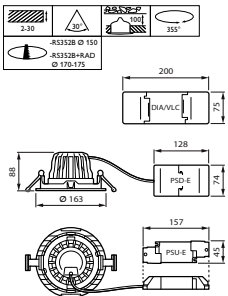

GreenSpace Accent Fixed Gen2

Features

- Serviceable and upgradeable with standard tools
- Equipped with state-of-the-art PerfectAccent reflector optics
- Reduced carbon footprint due to high efficacy
- Available with fresh food LED lighting recipes and LED flavors
- Wired (DALI) and wireless connectivity options
- Optional front glass (recommended for dusty environments)

Application

- Supermarkets and hypermarkets
- Large retail
- Shopping malls

Warnings and Safety

- All photometrical data is calculated without optional front glass. Flux should be reduced by 3.5% when using front glass.
- Cleaning of the optic should be done only with pressurized air. Touching the LED or reflector is forbidden. For food preparation areas and areas with high levels of dust, we strongly advise the use of the optional front glass, as it can be cleaned with a dry microfiber cloth.
- During maintenance, the product must be switched off and cooled down.
- The product must be installed out of arm's reach. Manipulating the product when hot is possible only with an insulated glove.

Dimensional drawing

Product details

GreenSpace Accent Fixed is fully serviceable and upgradeable

RS350B GreenSpace Accent Fixed White standard