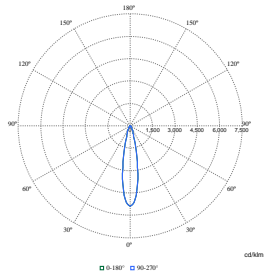

Polar Normal (separate) - RS350BI - 910505102743