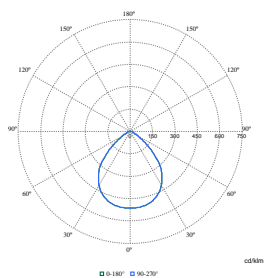

Polar Wide Diagrams

Polar Normal (separate) - RC460BP - 910505101671