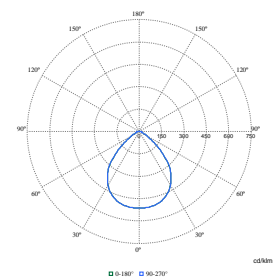

Polar Normal (separate) - RC460BP - 910505100235