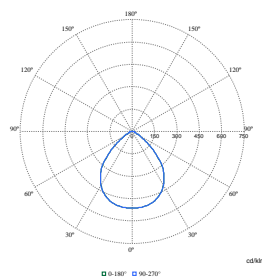

Polar Normal (separate) - RC460BN - 910505100270